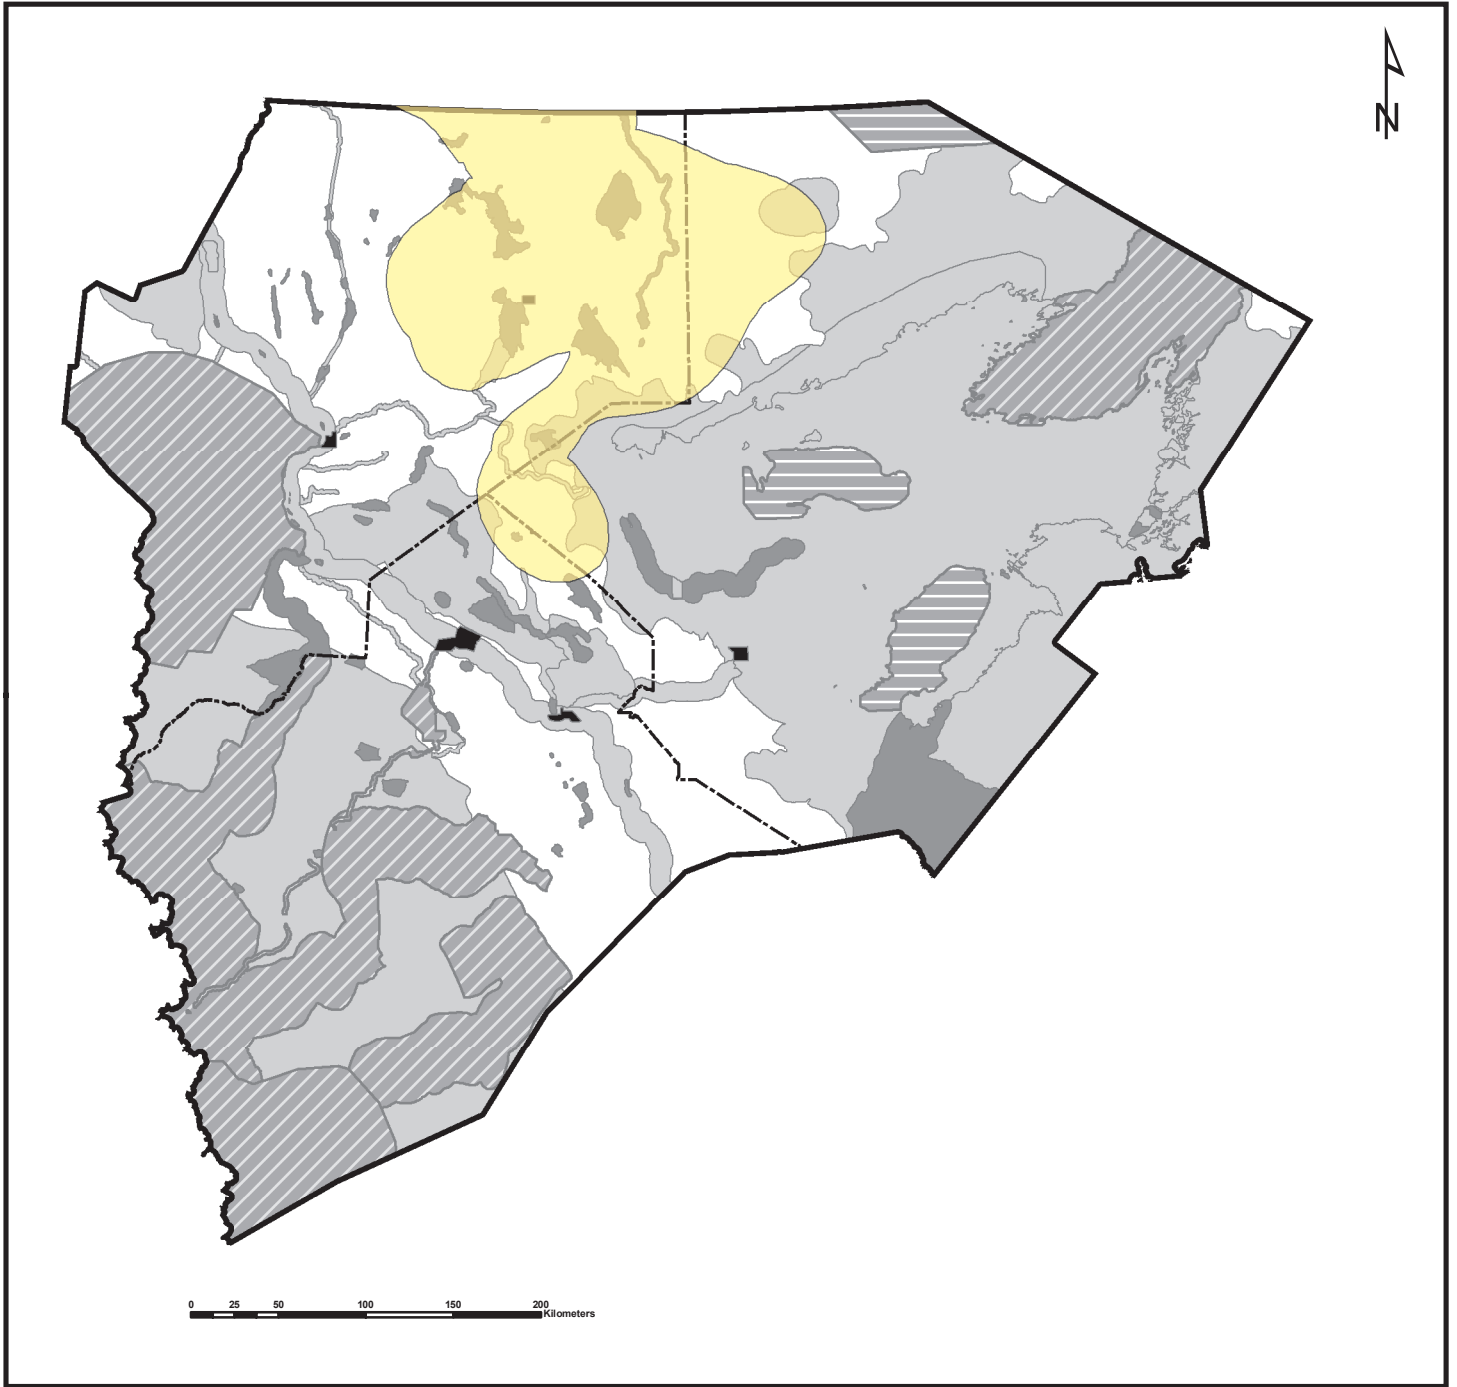

Sahtu Land Use Plan - Draft 3

Map 7: Fall Rut, Post-Rut and Winter Range of the Bluenose West Barren-Ground Caribou Herd

 Caribou Range

Zoning - Draft 3

-  Community Boundary
-  Conservation Zones
-  National Park/Historic Sites
-  Proposed Conservation Initiatives
-  Special Management Zones
-  General Use Zones