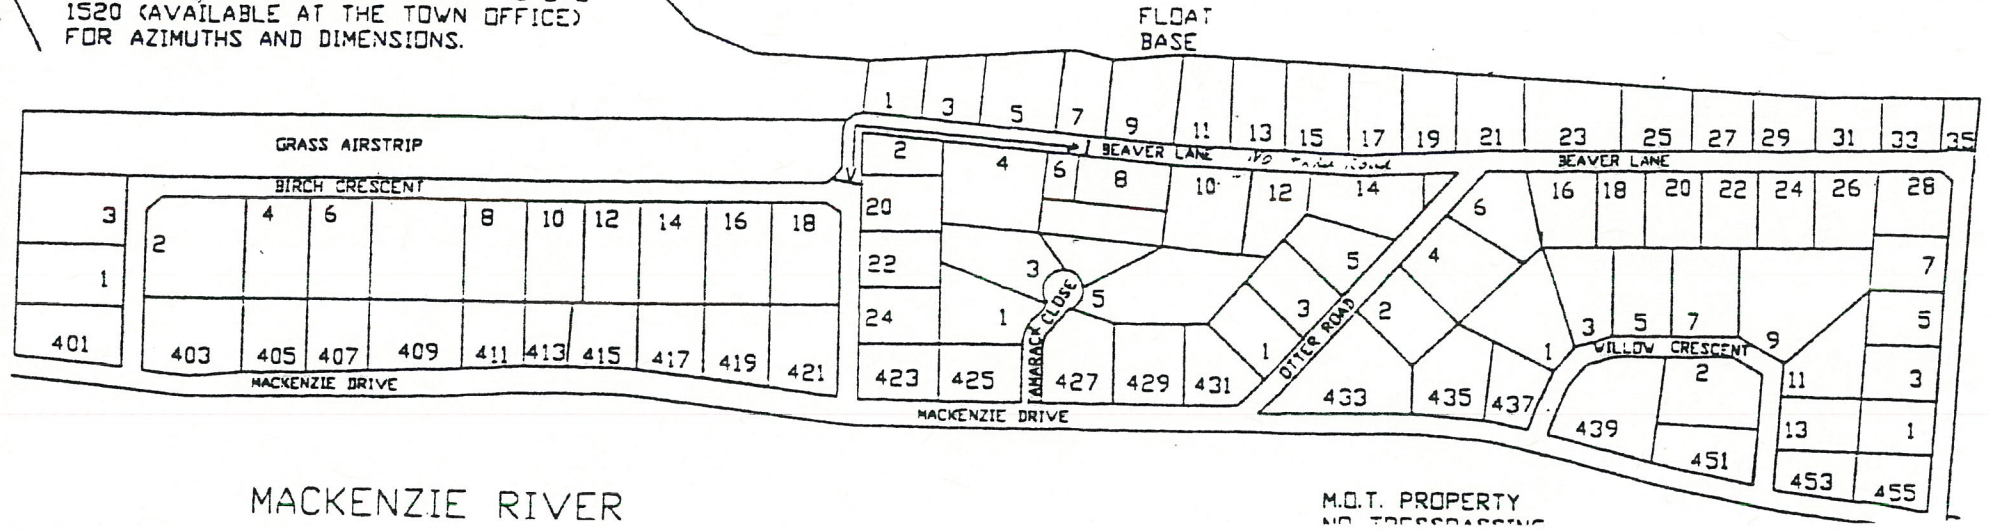

MAP OF HOUSE NUMBERING FOR THE TOWN OF NORMAN WELLS

TOWN OF NORMAN WELLS
D.O.T. LAKE SUBDIVISION

THIS MAP IS NOT TO SCALE AND IS INTENDED FOR STREET ADDRESS REFERENCE ONLY. PLEASE REFER TO LTD 1520 (AVAILABLE AT THE TOWN OFFICE) FOR AZIMUTHS AND DIMENSIONS.

D.O.T. LAKE

MACKENZIE RIVER

M.O.T. PROPERTY
NO. 1520