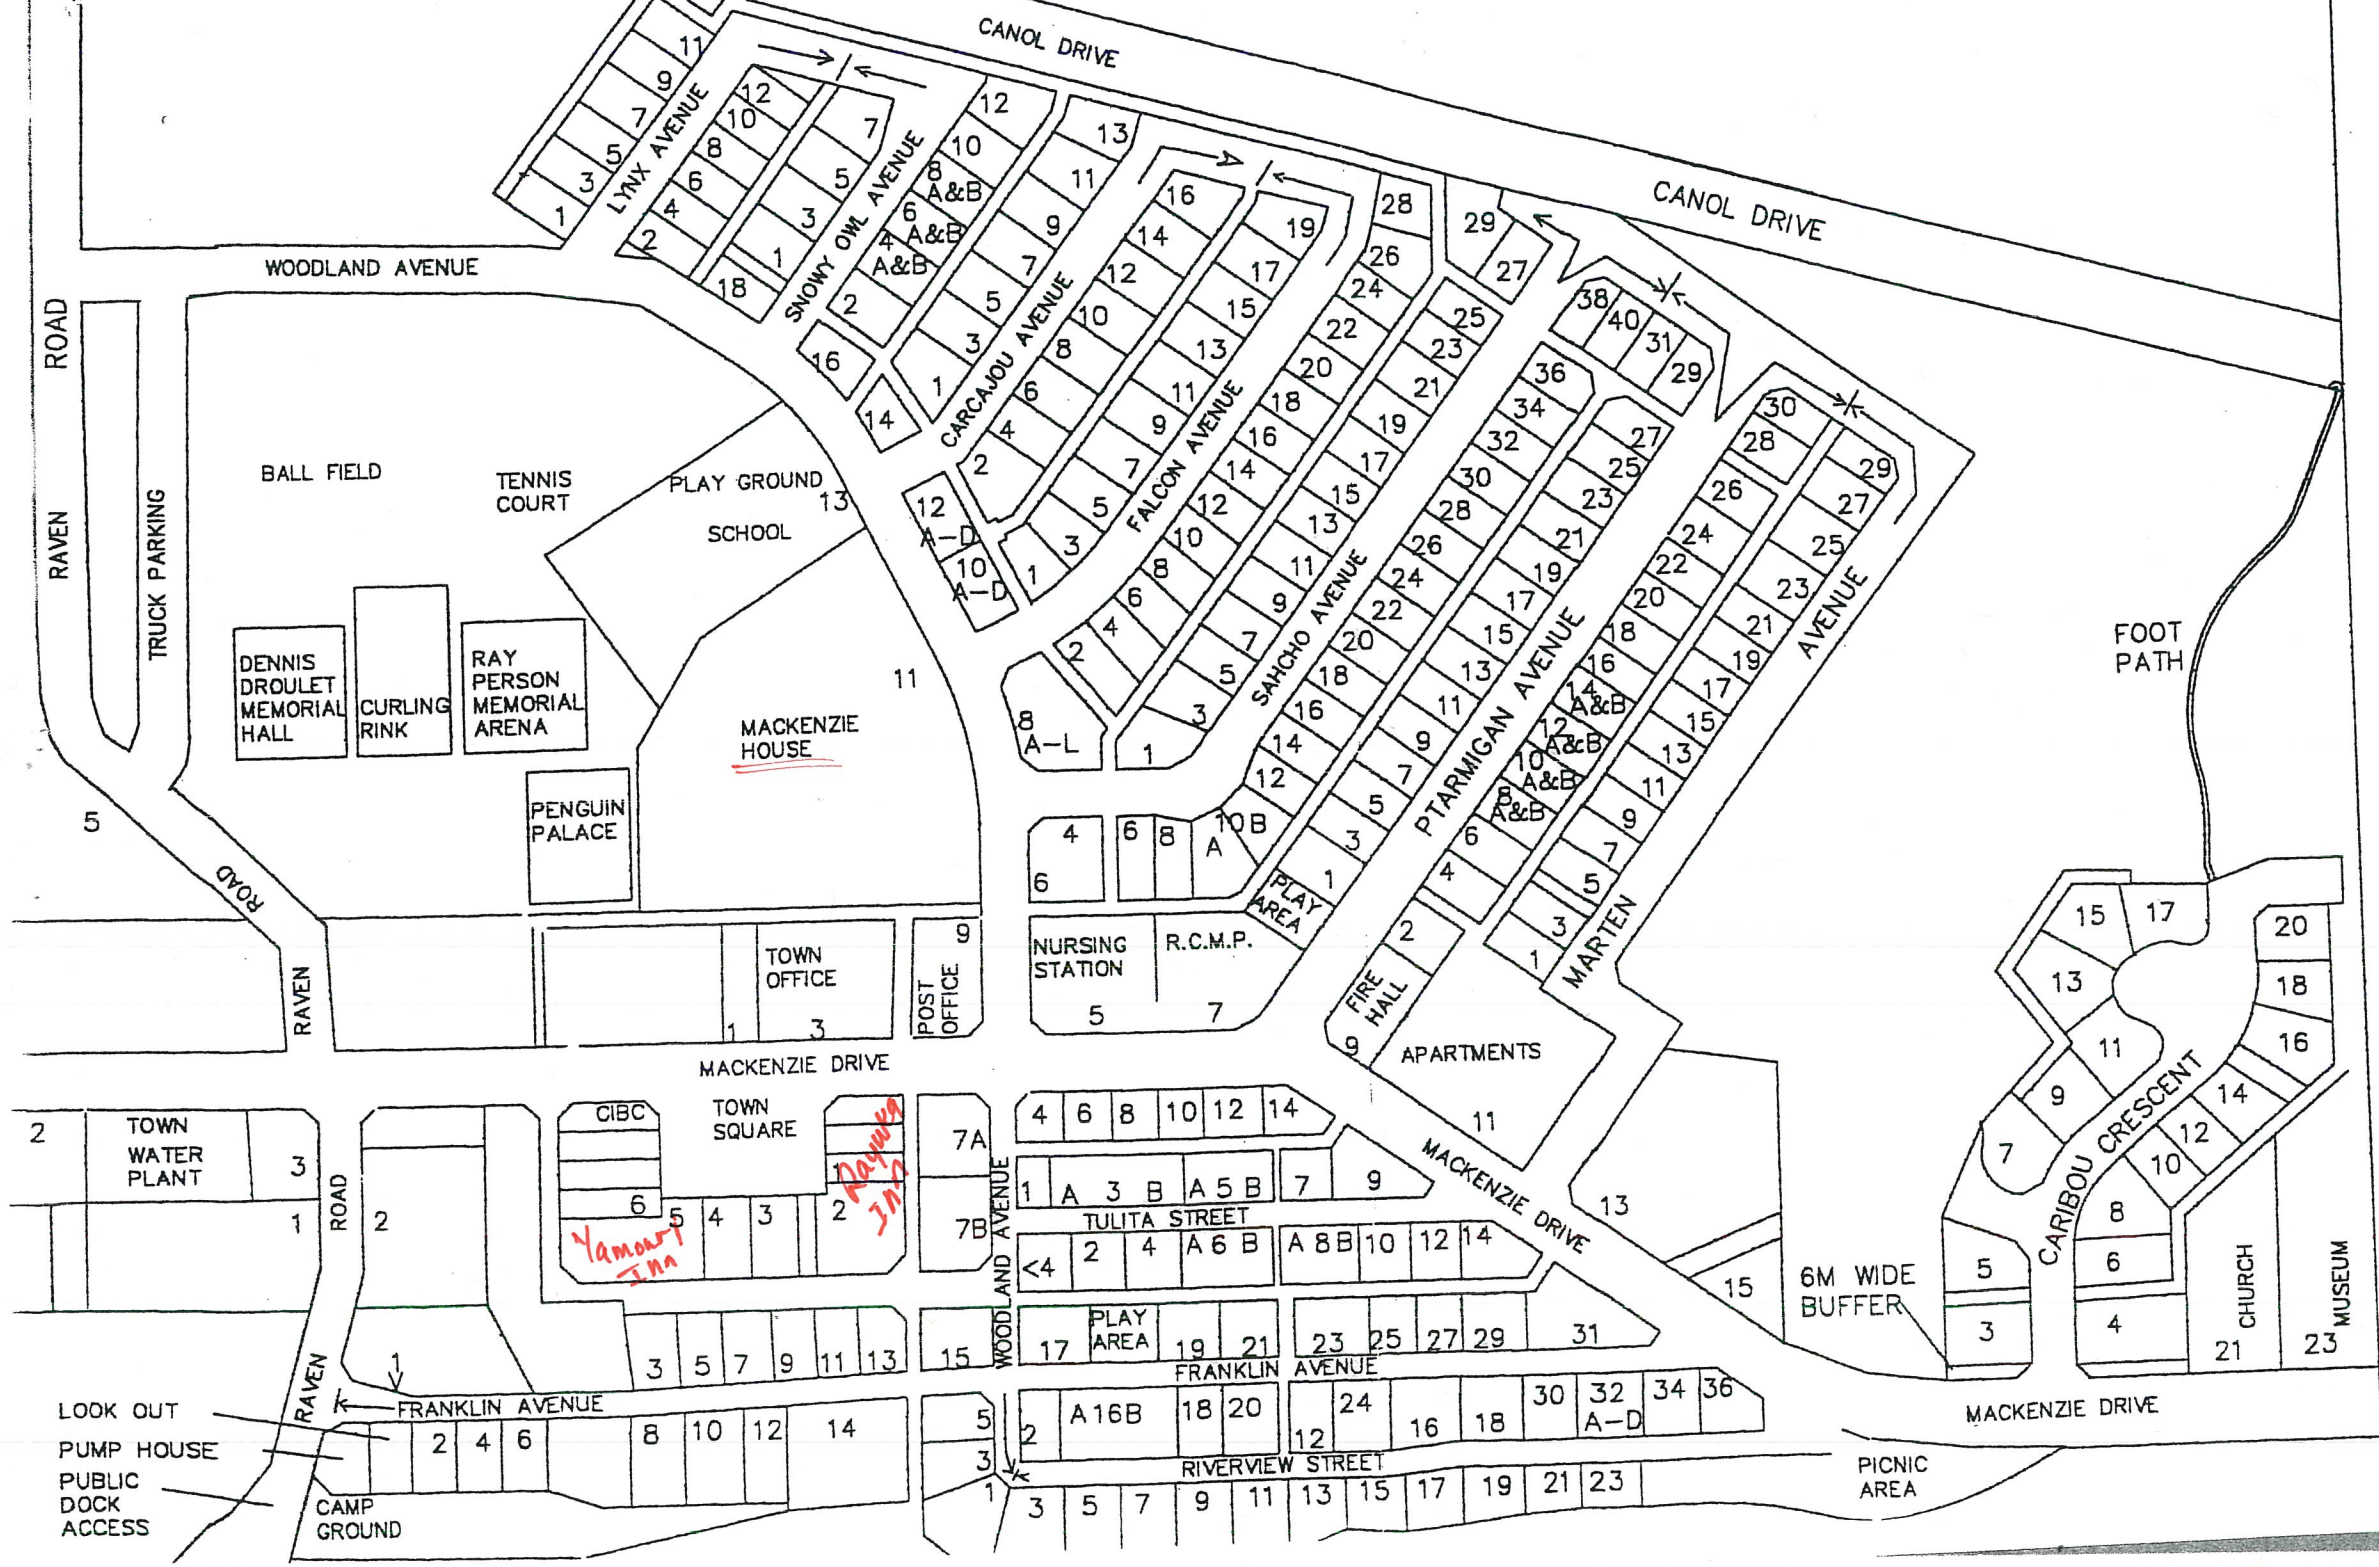

MAP OF HOUSE NUMBERING FOR THE TOWN OF NORMAN WELLS

TOWN OF NORMAN WELLS
D.O.T. LAKE SUBDIVISION

THIS MAP IS NOT TO SCALE AND IS INTENDED FOR STREET ADDRESS REFERENCE ONLY. PLEASE REFER TO LTD 1520 (AVAILABLE AT THE TOWN OFFICE) FOR AZIMUTHS AND DIMENSIONS.

D.O.T. LAKE

MACKENZIE RIVER

M.O.T. PROPERTY
NO. 1520