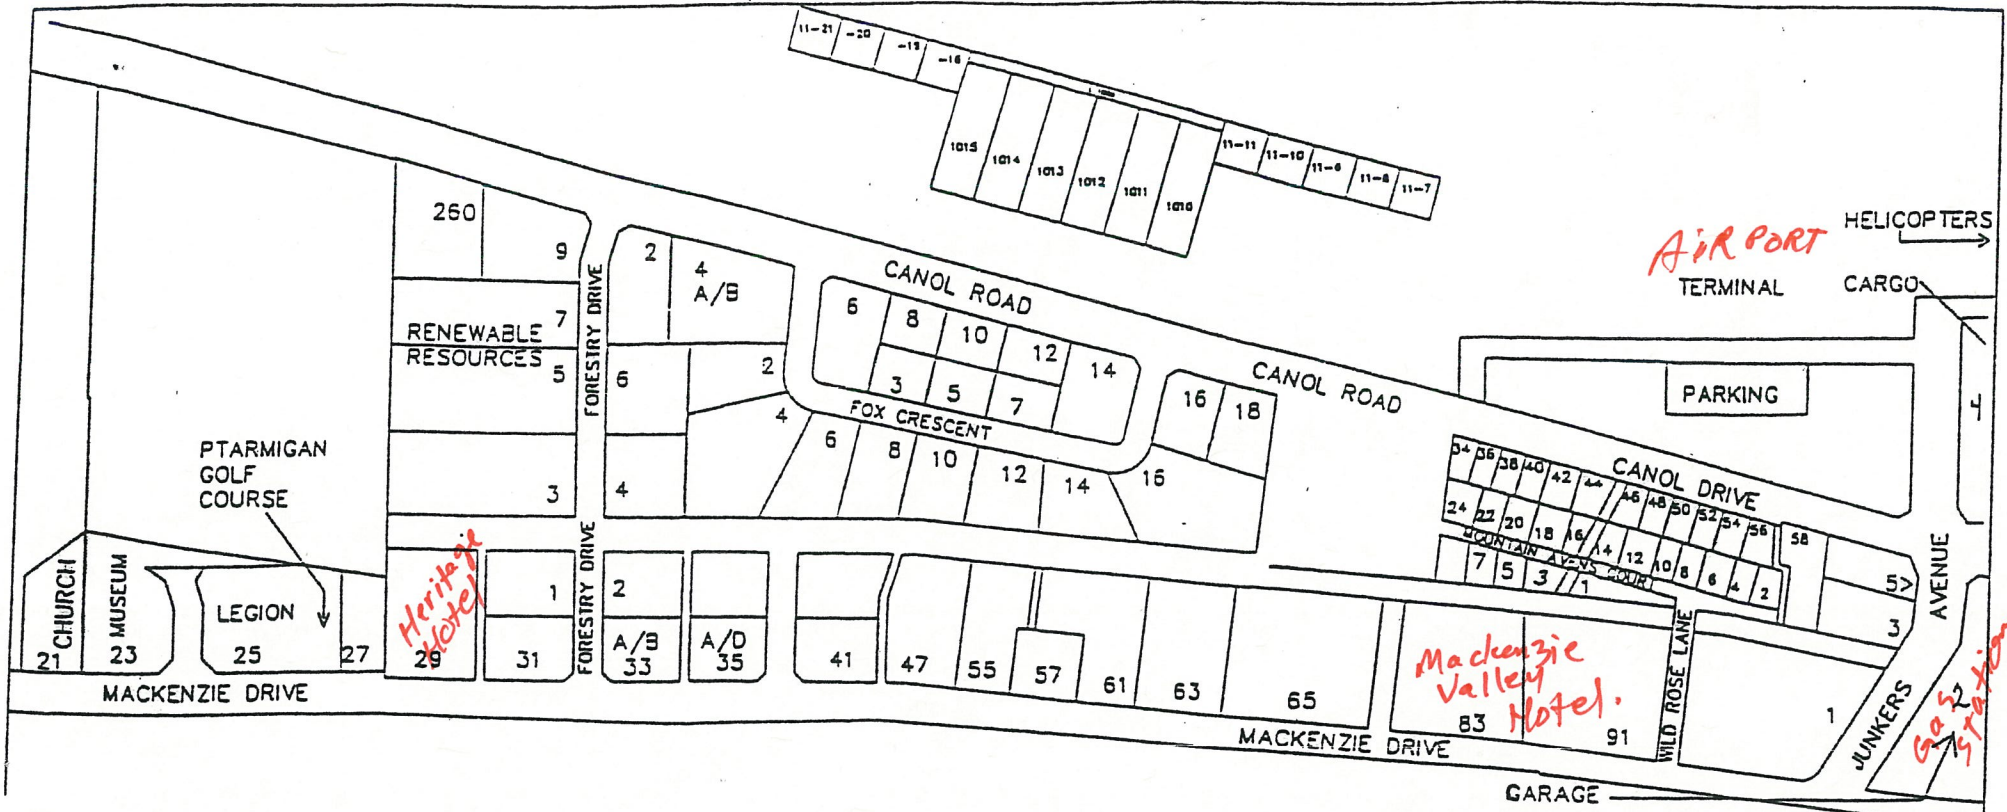

MAP OF HOUSE NUMBERING FOR THE TOWN OF NORMAN WELLS

TOWN OF NORMAN WELLS
D.O.T. LAKE SUBDIVISION

THIS MAP IS NOT TO SCALE AND IS INTENDED FOR STREET ADDRESS REFERENCE ONLY. PLEASE REFER TO LTD 1520 (AVAILABLE AT THE TOWN OFFICE) FOR AZIMUTHS AND DIMENSIONS.

D.O.T. LAKE

MACKENZIE RIVER

M.O.T. PROPERTY
NO. 1520